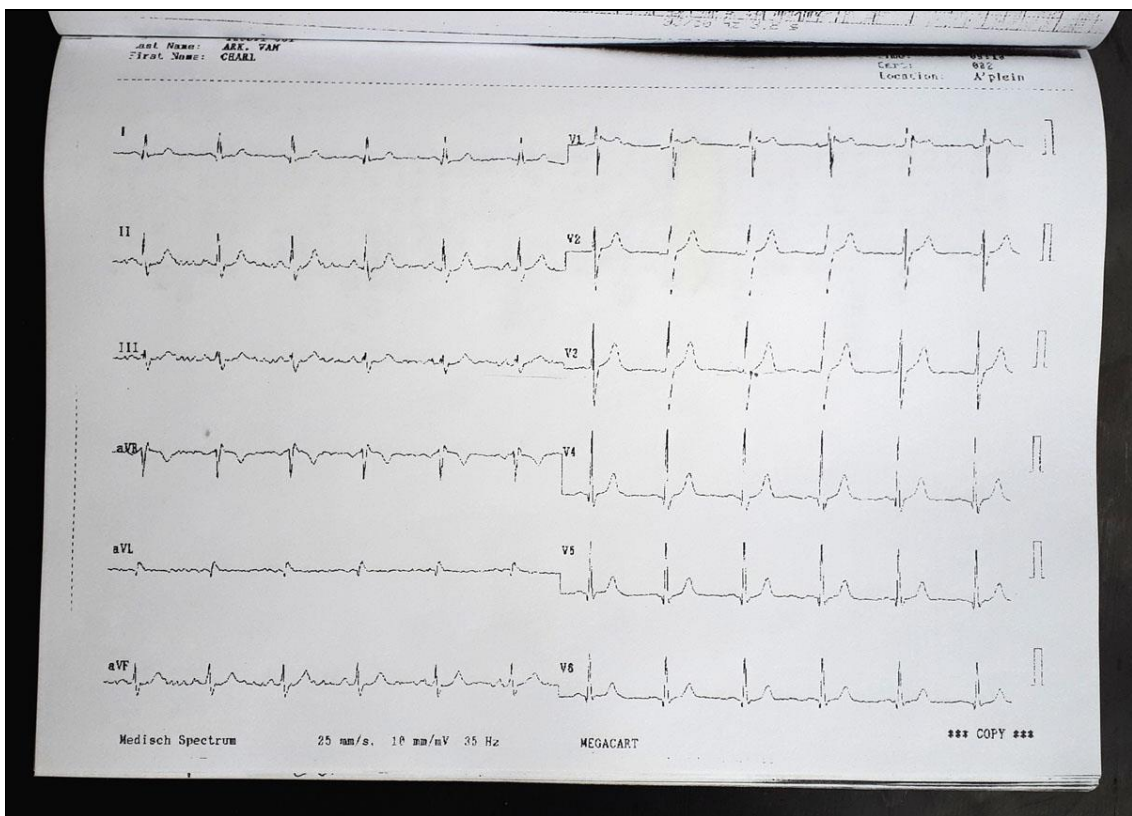

Media Art / Pietro Pellini

Charl van Ark