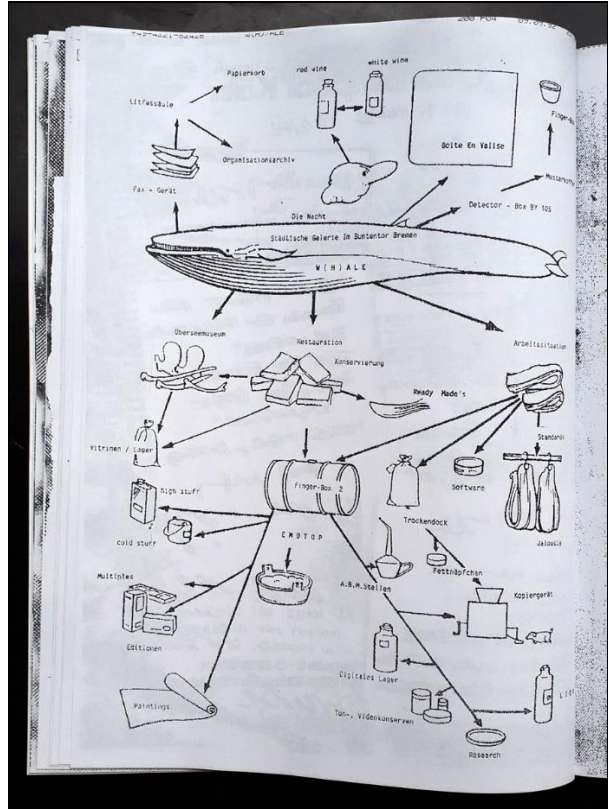

Alastair McLennan / Wolfgang Hainke