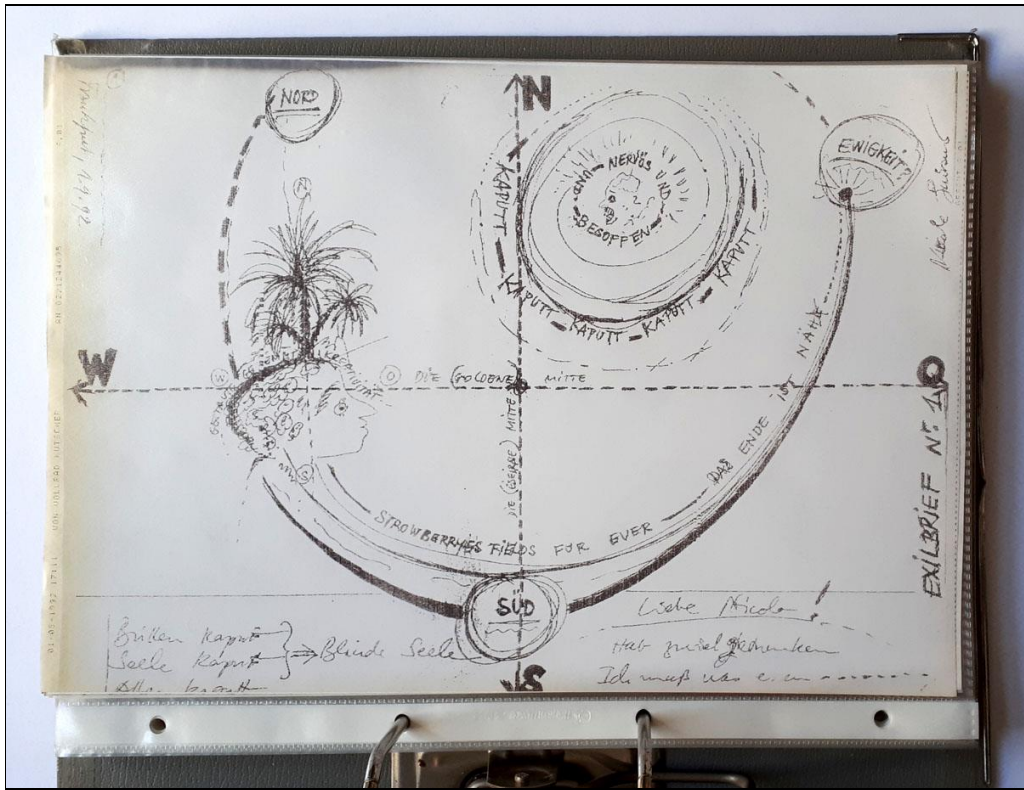

Psychiatrische Klinik Königsfelden